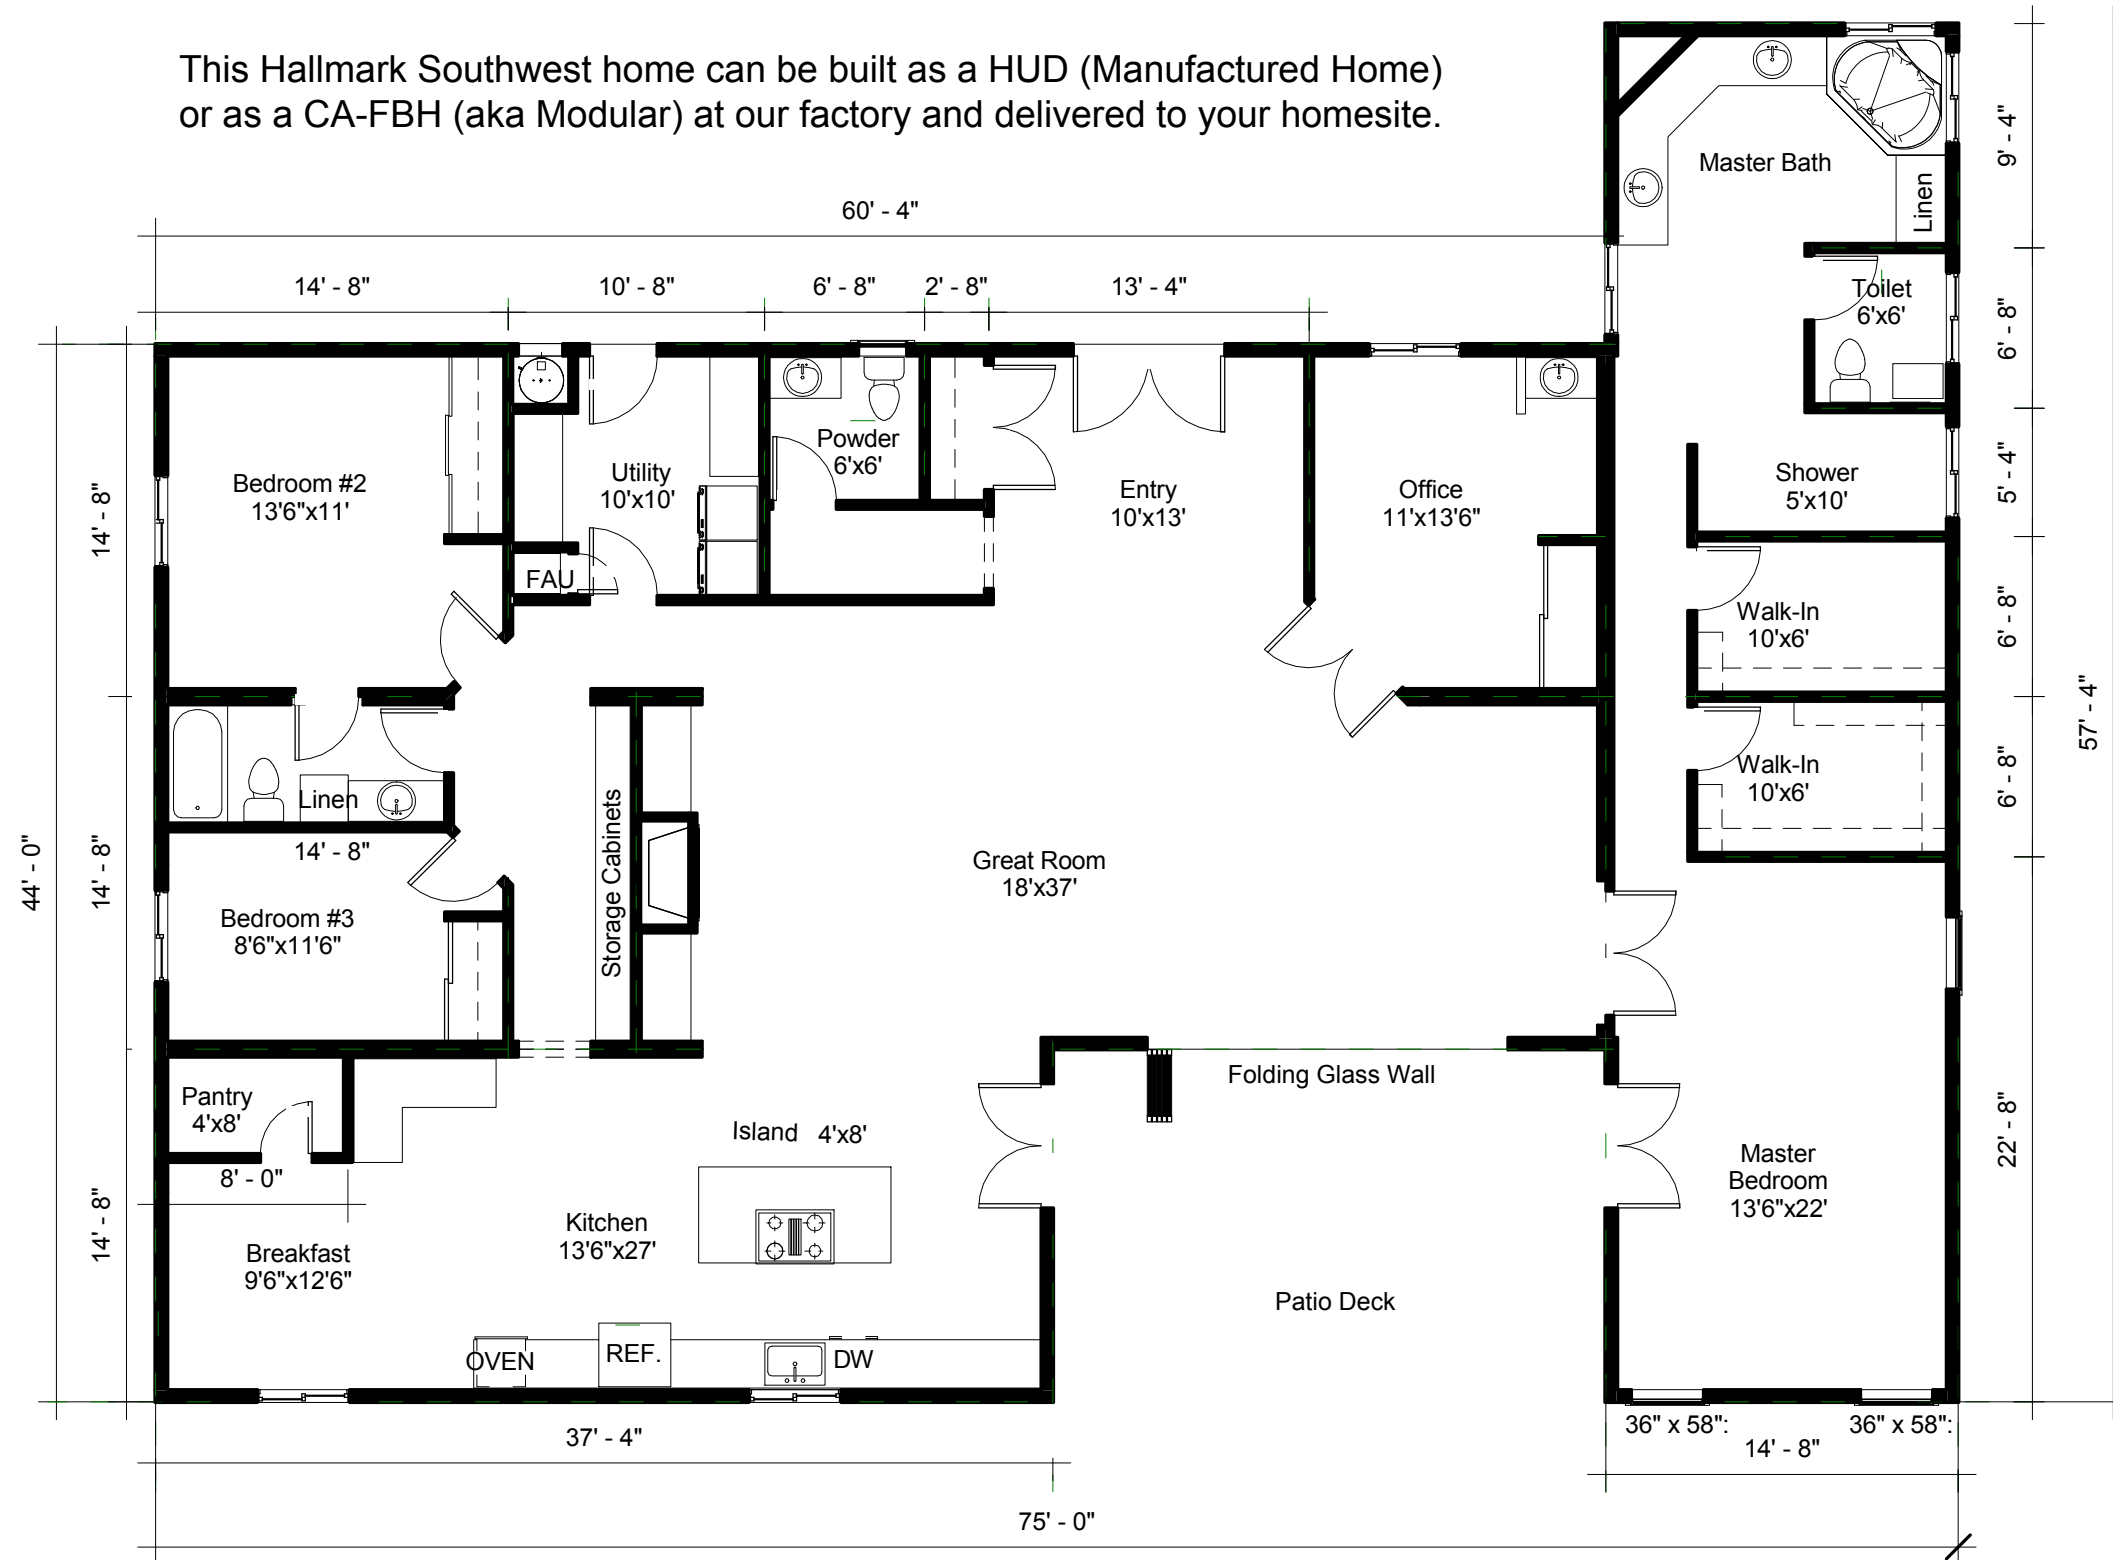

This Hallmark Southwest home can be built as a HUD (Manufactured Home) or as a CA-FBH (aka Modular) at our factory and delivered to your homesite.

25525 Redlands Blvd.
 Loma Linda, CA 92354
 (909)796-2561
www.hallmarksouthwest.com
www.hmkprefabhomes.com

Date: 2014	Approx. Square Footage	Model #
Scale: 1/8" = 1'-0"	14'8"x60'-4" 14'8"x37'4" 3,159 SF	60-31471
	14'8"x60'-4" 14'8"x57'4"	