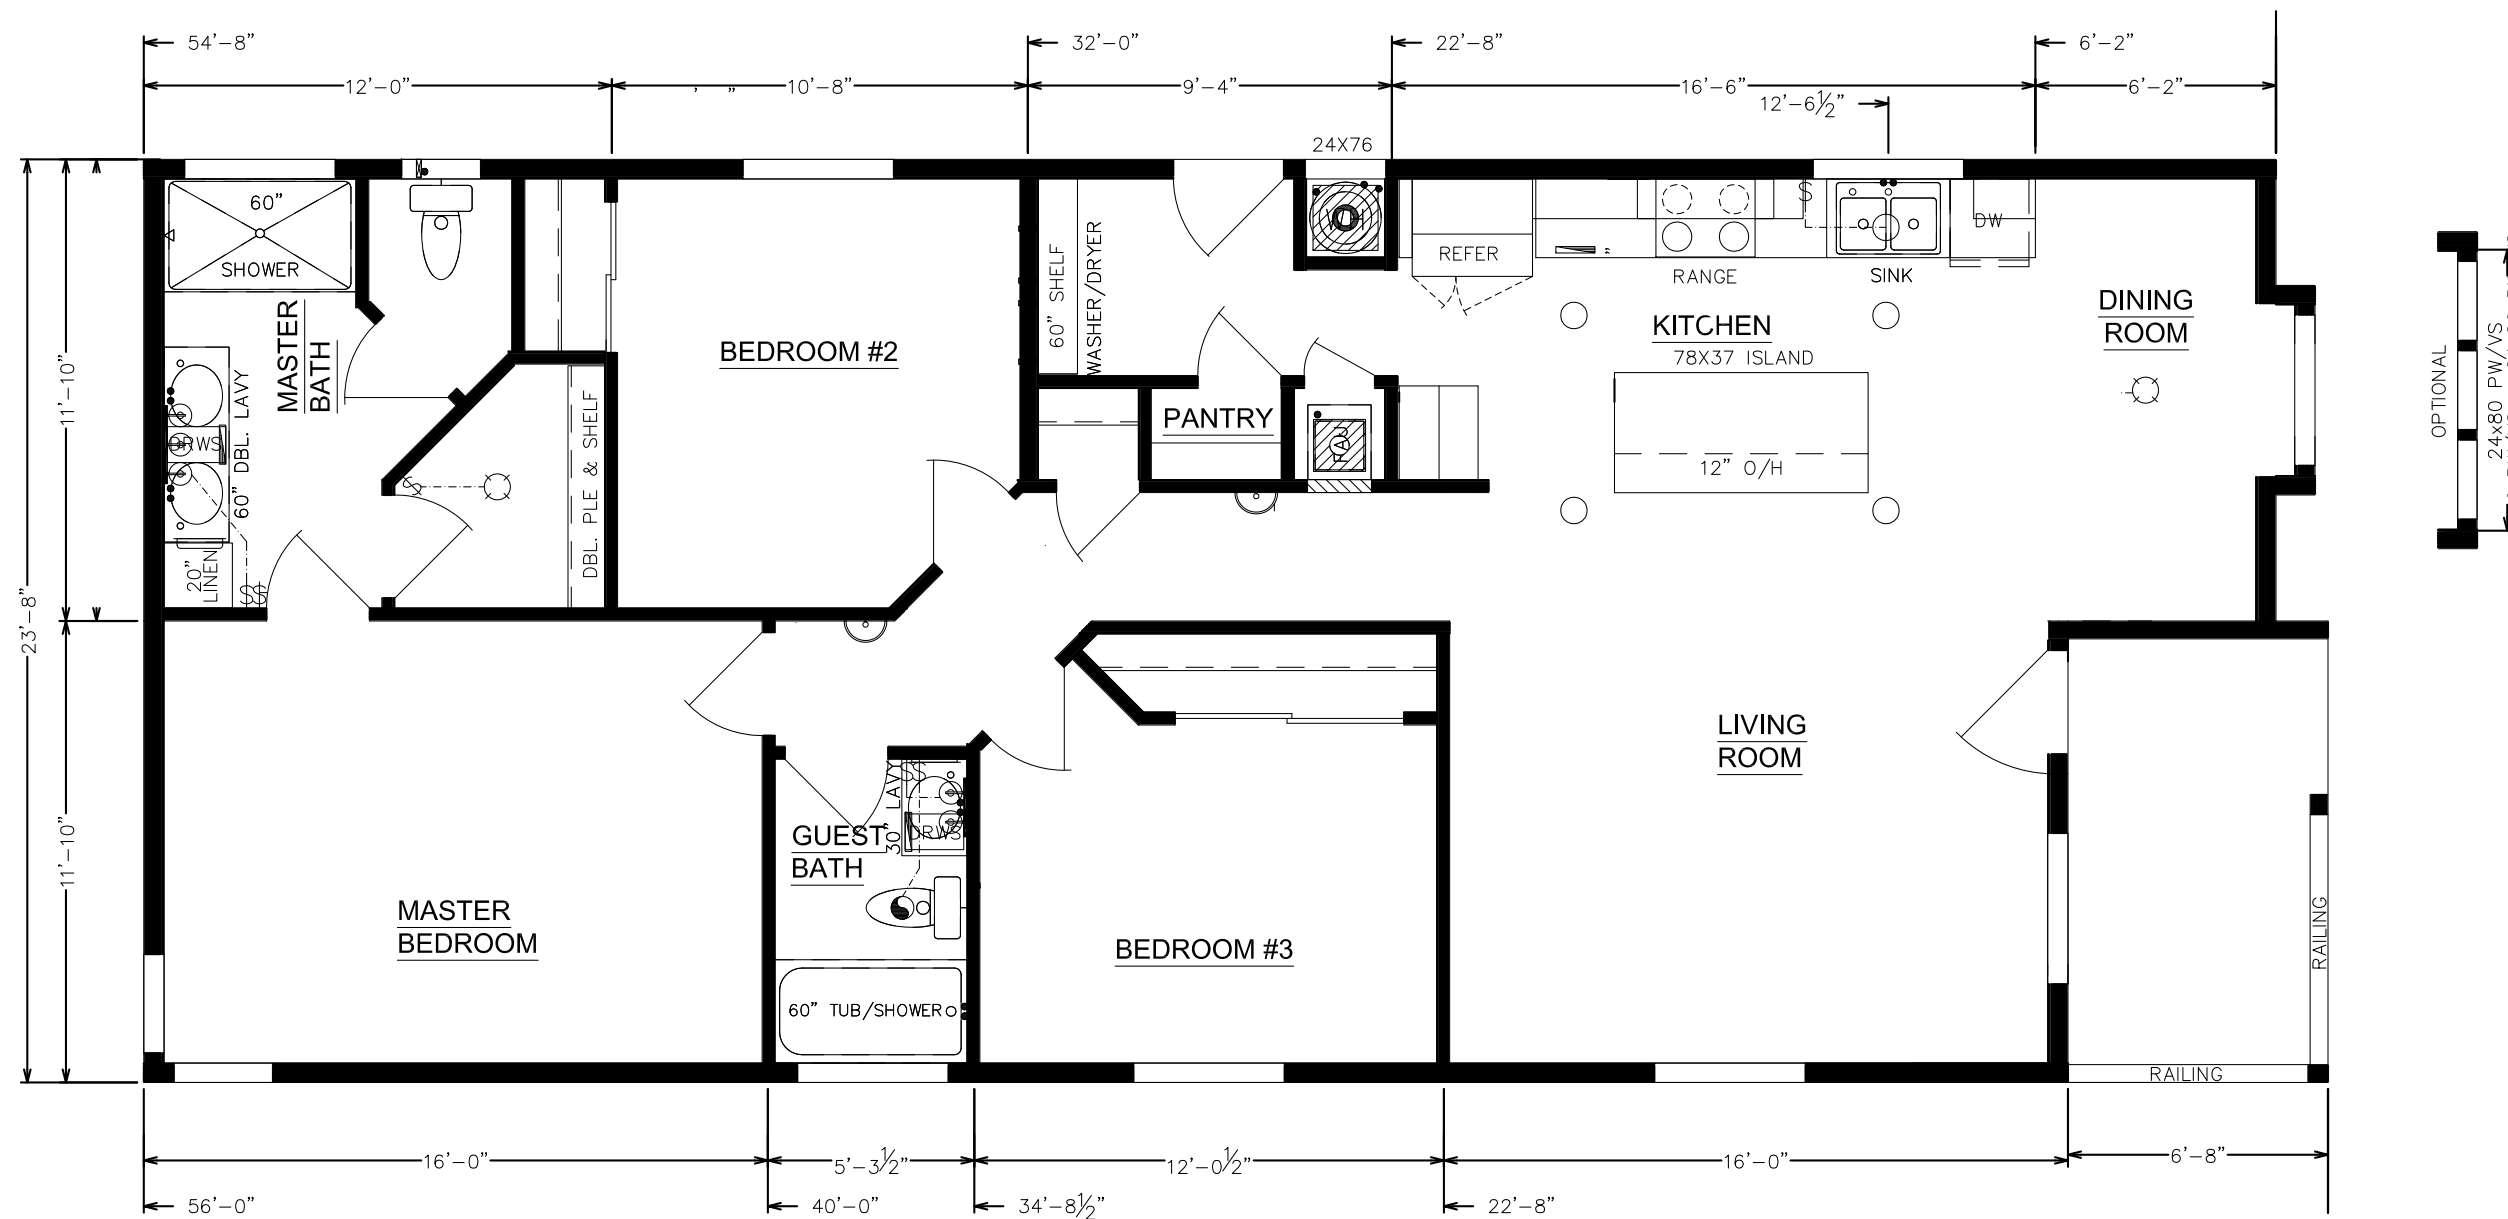

Homes can be built to either of the following standards:

- ✓ HUD-Manufactured
- ✓ CA-FB Modular Construction

Also available in 24-30 ft. widths - Lengths up to 66 ft. long.

**The Hallmark
Coastal Cottage
Series**

25525 Redlands Blvd.
Loma Linda, CA 92354
(909)796-2561
www.hallmarksouthwest.com
www.hmkprefabhomes.com

Date: 2015	Approx. Square Footage	Model #
19'8" x 53'4" / 60'	1,317SF	24-1735C