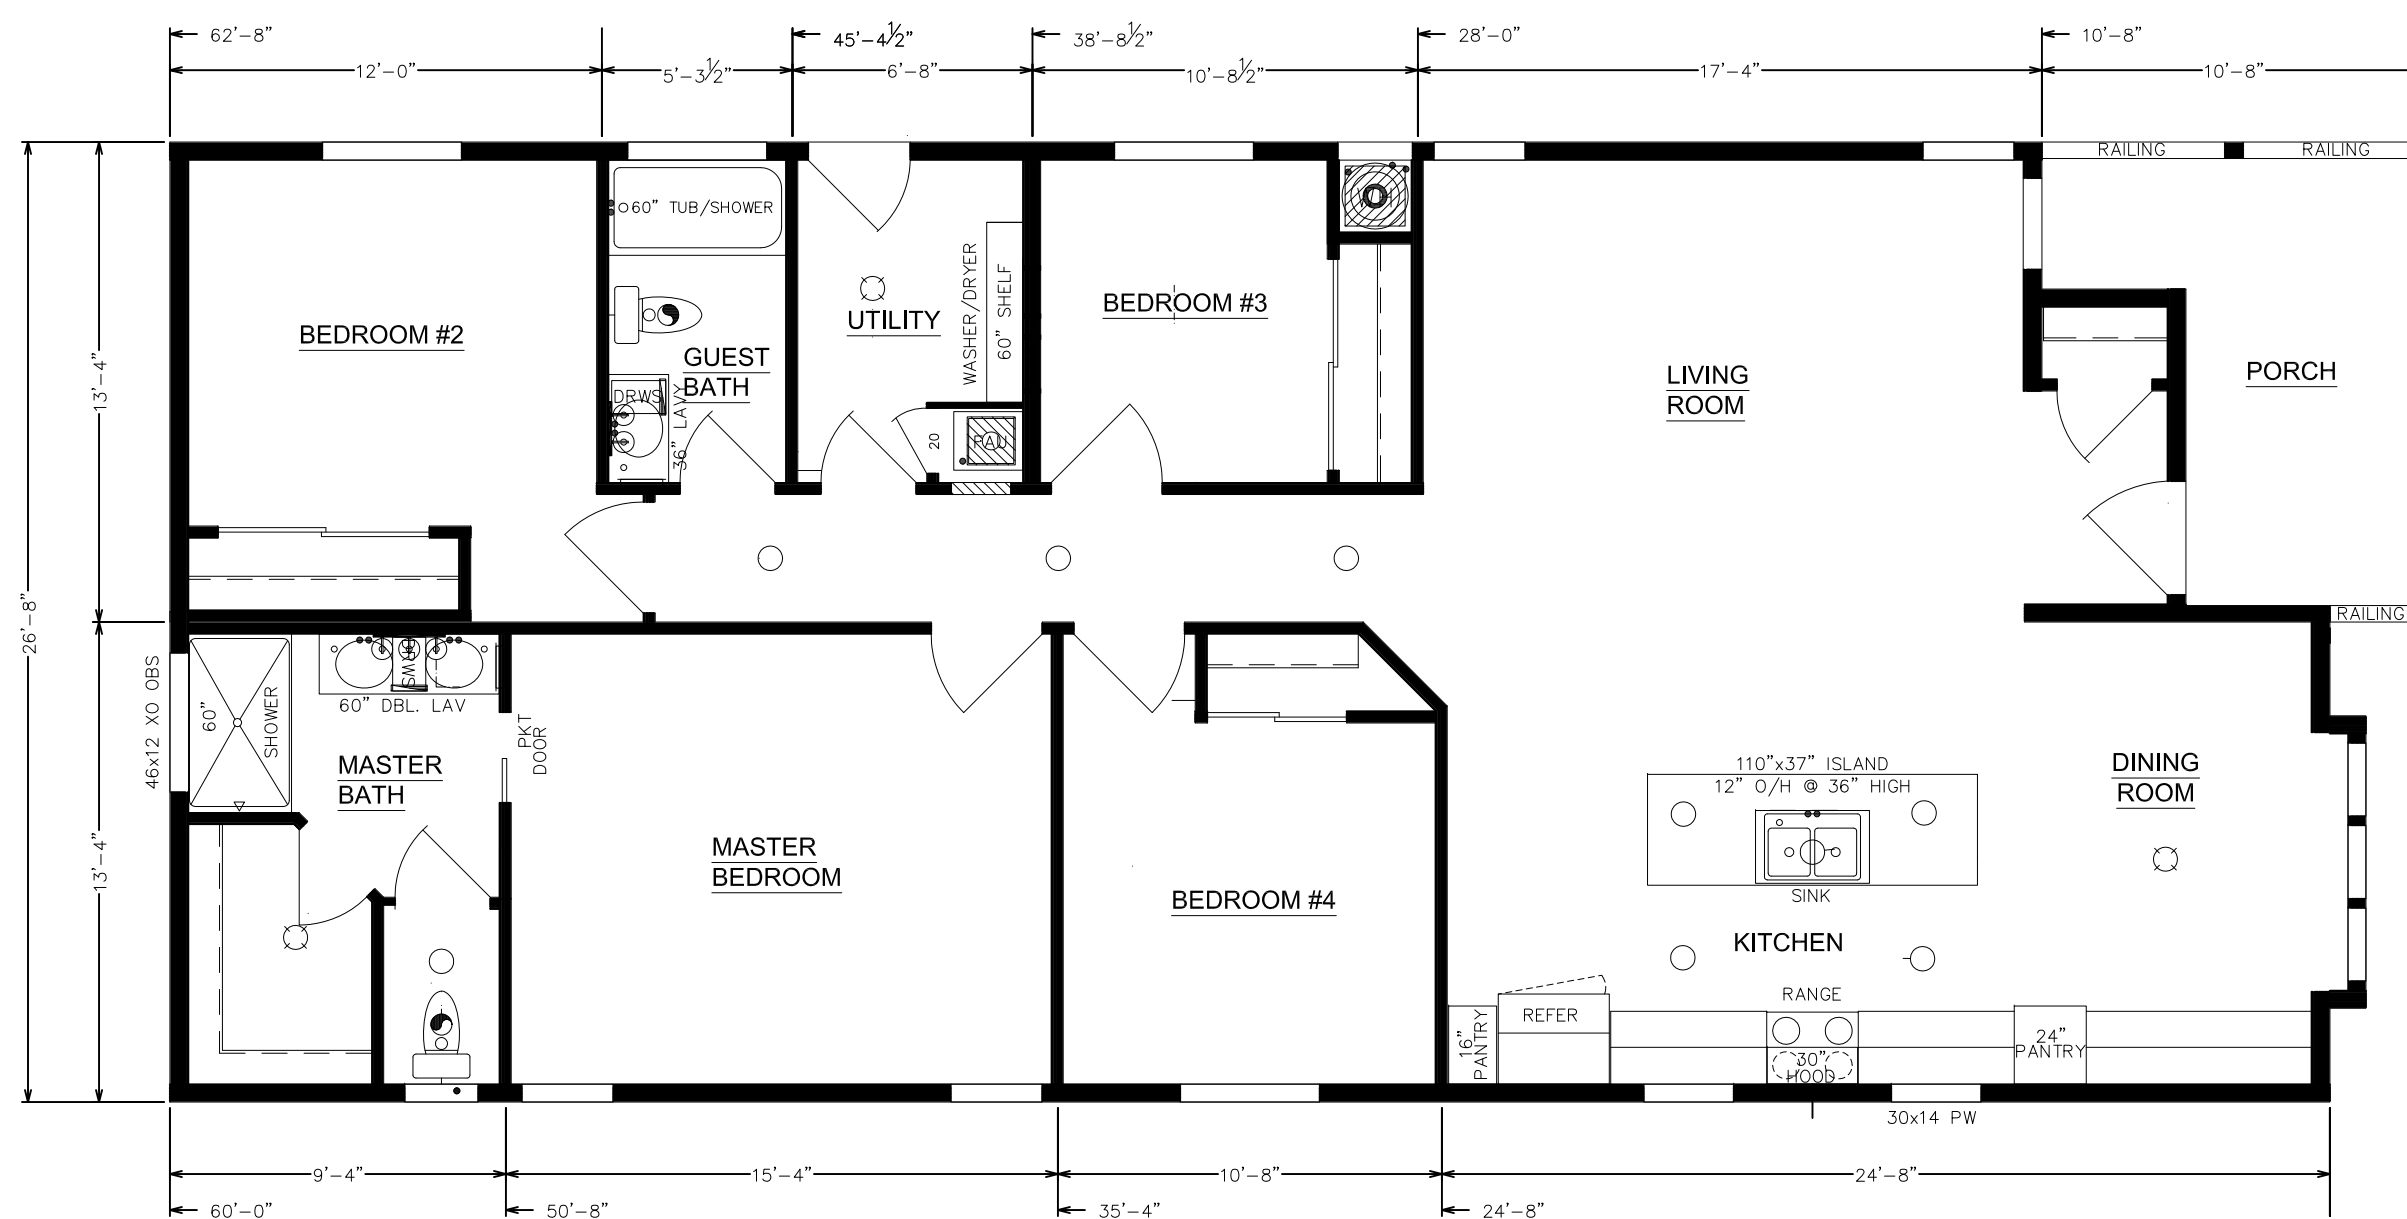

Homes can be built to either of the following standards:

- ✓ HUD-Manufactured
- ✓ CA-FB Modular Construction

Also available in 27-30 ft. widths - Lengths up to 66 ft. long.

**The Hallmark Coastal Cottage Series**

25525 Redlands Blvd.  
 Loma Linda, CA 92354  
 (909)796-2561  
[www.hallmarksouthwest.com](http://www.hallmarksouthwest.com)  
[www.hmkprefabhomes.com](http://www.hmkprefabhomes.com)

Date: 2016	Approx. Square Footage	Model #
	<b>1,644 SF</b>	<b>27-1732CC</b>