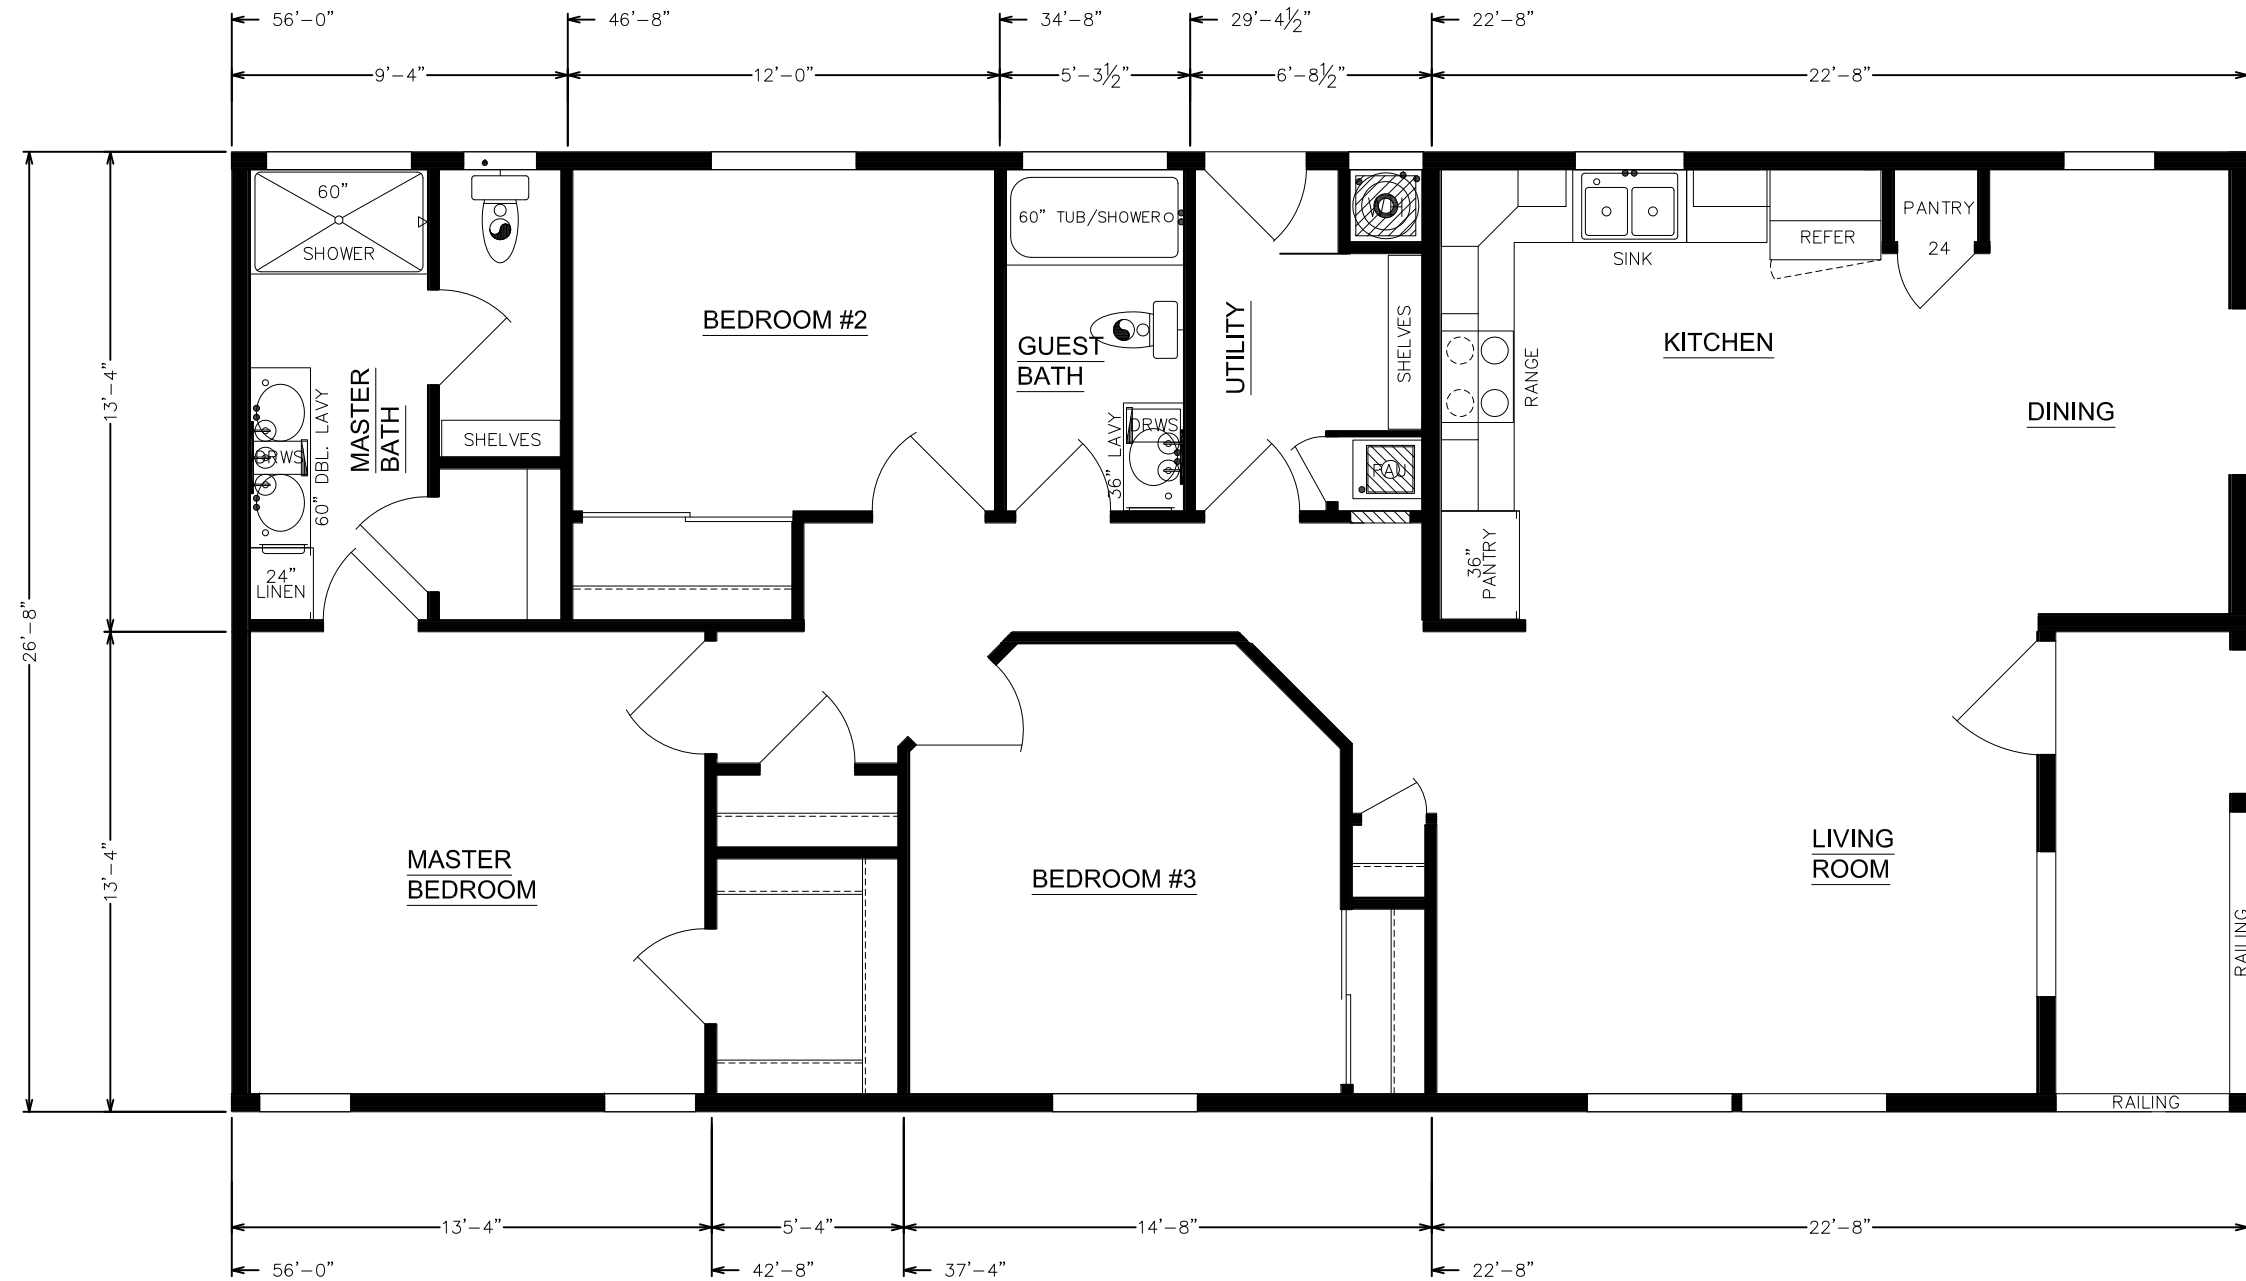

Homes can be built to either of the following standards:

- ✓HUD-Manufactured
- ✓CA-FB Modular Construction

Also available in 27-30 ft. widths - Lengths up to 66 ft. long.

**The Hallmark  
Coastal Cottage  
Series**

25525 Redlands Blvd.  
Loma Linda, CA 92354  
(909)796-2561  
www.hallmarksouthwest.com  
www.hmkprefabhomes.com

Date: 2016	Approx. Square Footage	Model #
	<b>1,423 SF</b>	<b>27-1738CC</b>