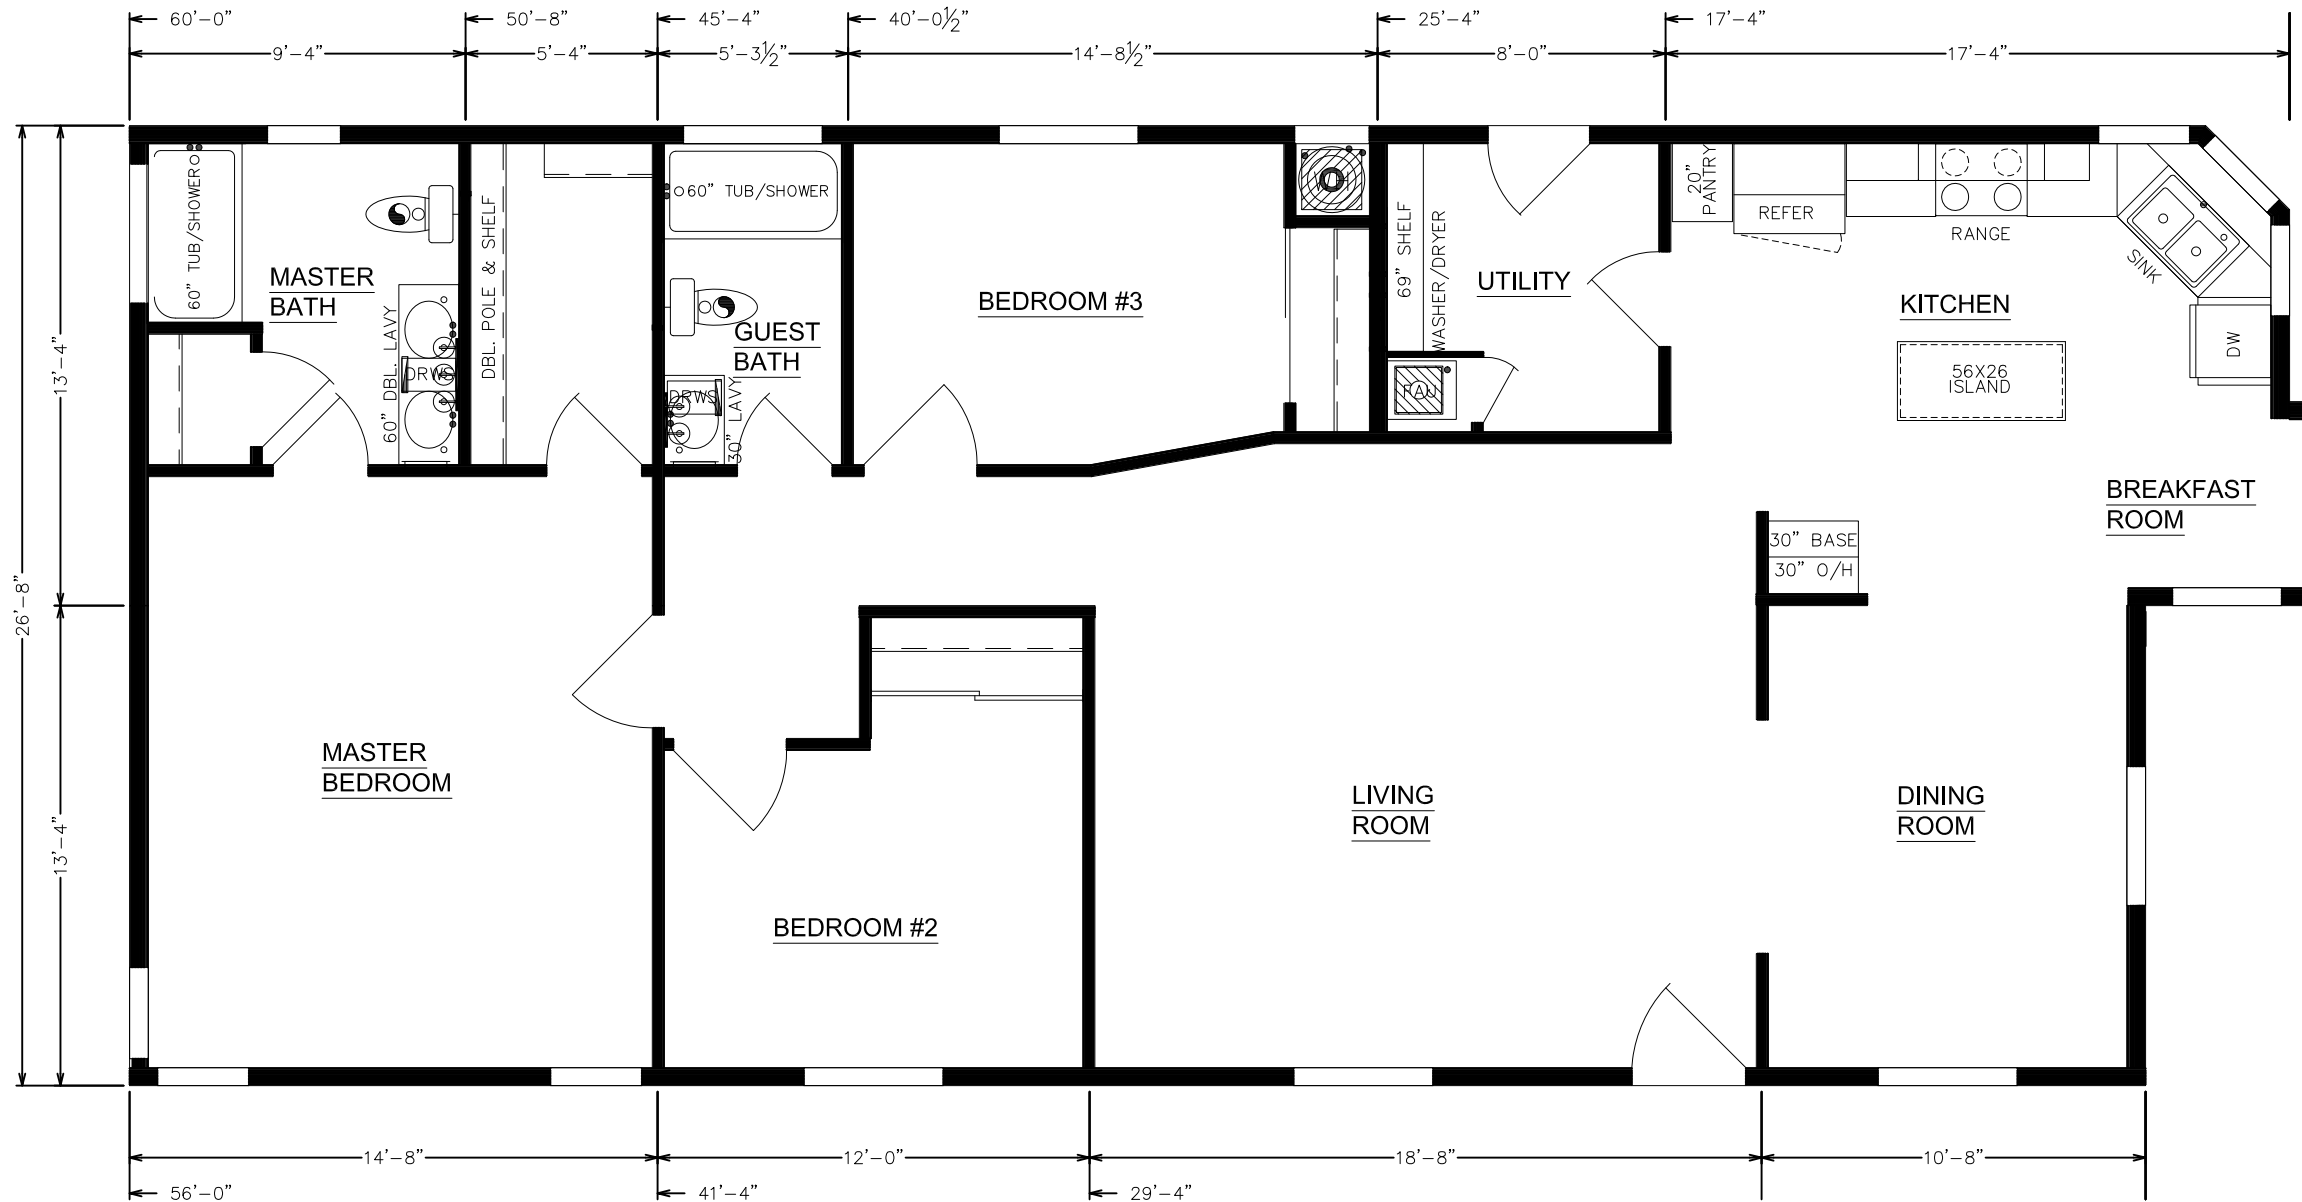

Homes can be built to either of the following standards:

- ✓ HUD-Manufactured
- ✓ CA-FB Modular Construction

Also available in 27-30 ft. widths - Lengths up to 66 ft. long.

**The Hallmark  
Coastal Cottage  
Series**

25525 Redlands Blvd.  
Loma Linda, CA 92354  
(909)796-2561  
www.hallmarksouthwest.com  
www.hmkprefabhomes.com

Date: 2016	Approx. Square Footage	Model #
	<b>1,549 SF</b>	<b>27-1735AC</b>