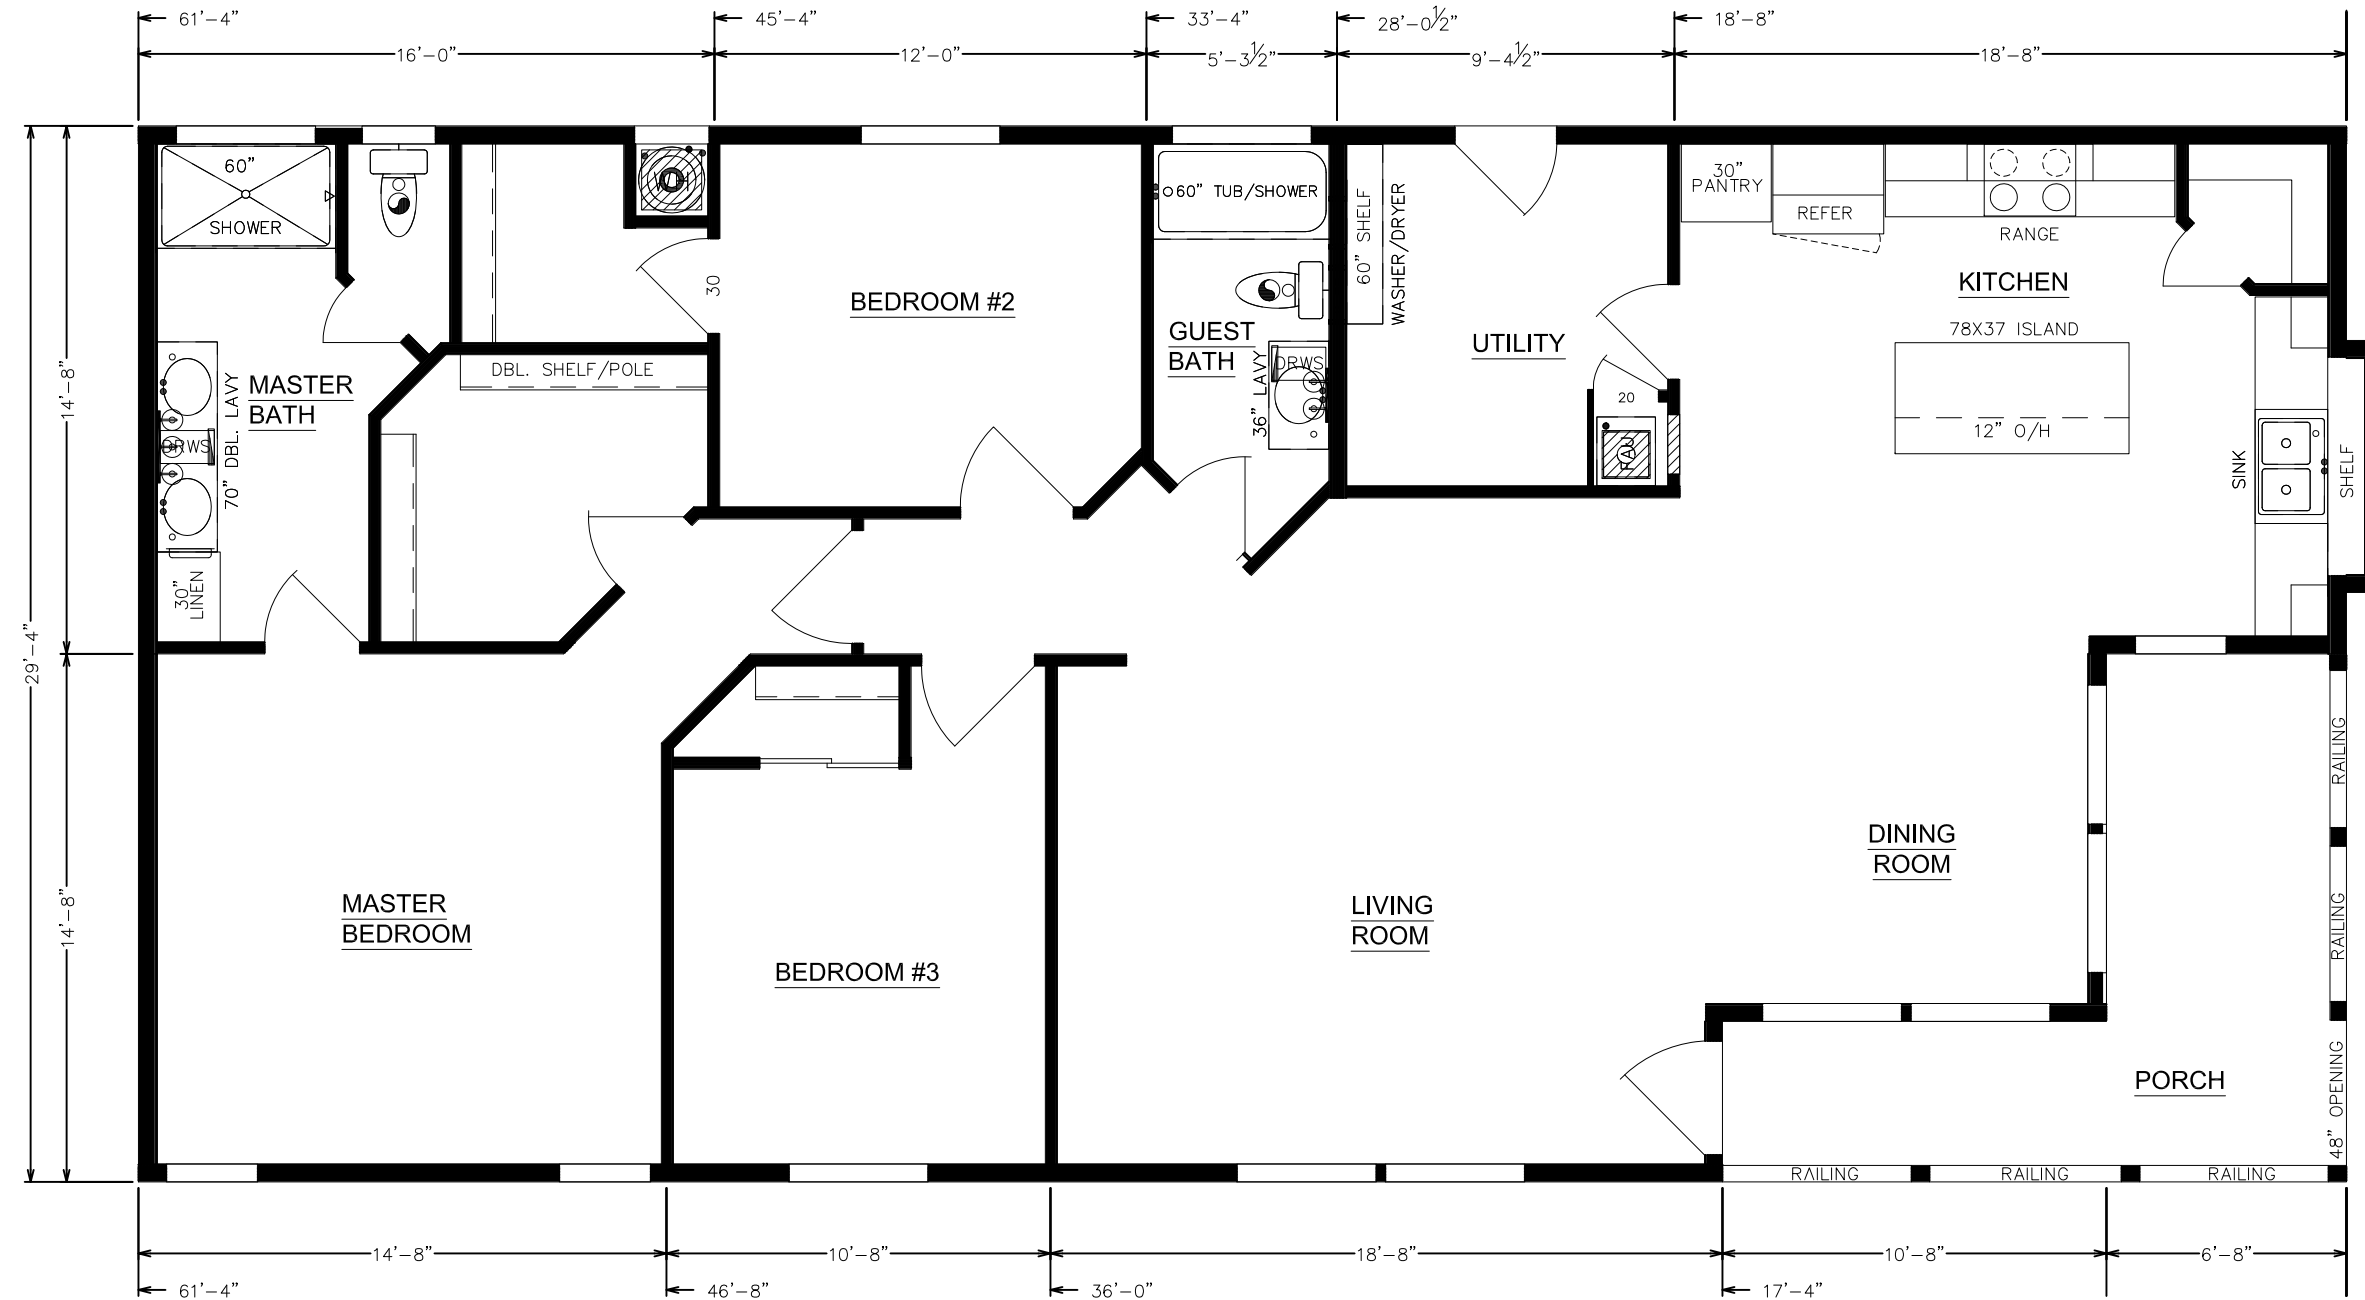

Homes can be built to either of the following standards:

HUD-Manufactured

✓ CA-FB Modular Construction

Also available in 27-30 ft. widths - Lengths up to 66 ft. long.

The Hallmark Coastal Cottage Series

25525 Redlands Blvd.
 Loma Linda, CA 92354
 (909)796-2561
www.hallmarksouthwest.com
www.hmkprefabhomes.com

Date: 2016	Approx. Square Footage	Model #
	1,806 SF	30-1938CC