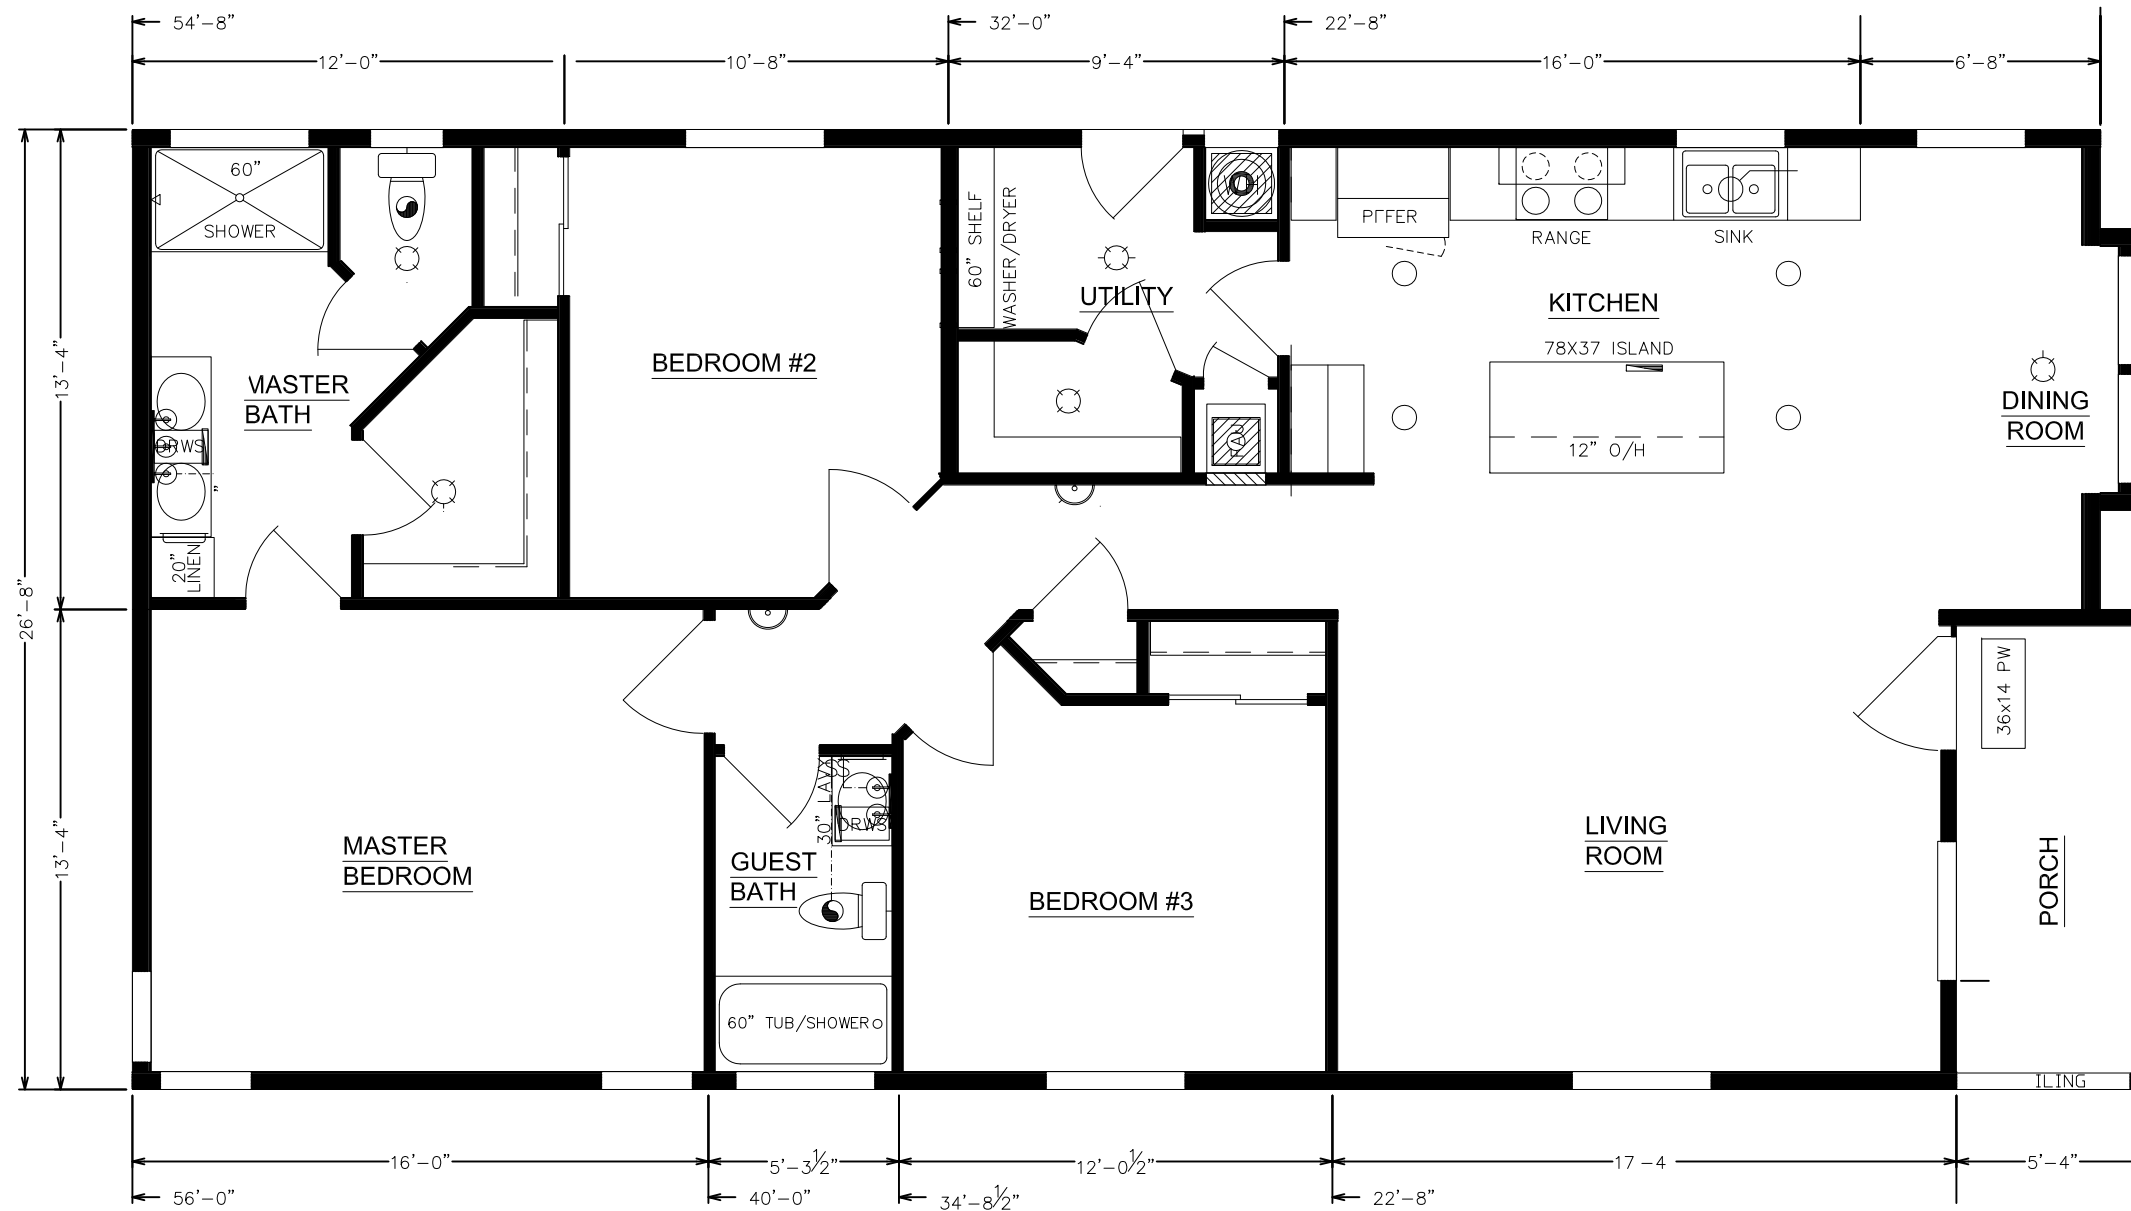

Homes can be built to either of the following standards:

- ✓ HUD-Manufactured
- ✓ CA-FB Modular Construction

Also available in 27-30 ft. widths - Lengths up to 66 ft. long.

**The Hallmark
Coastal Cottage
Series**

25525 Redlands Blvd.
Loma Linda, CA 92354
(909)796-2561
www.hallmarksouthwest.com
www.hmkprefabhomes.com

Date: 2016	Approx. Square Footage	Model #
	1,483 SF	27-1935CC